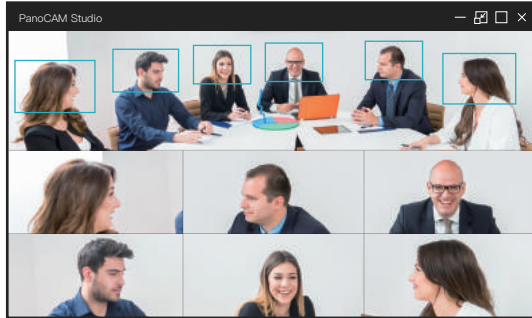

SC25A

Compose Mode

Combining a panoramic view with closeups, you can view the whole room while seeing 6 key participants in closeup.