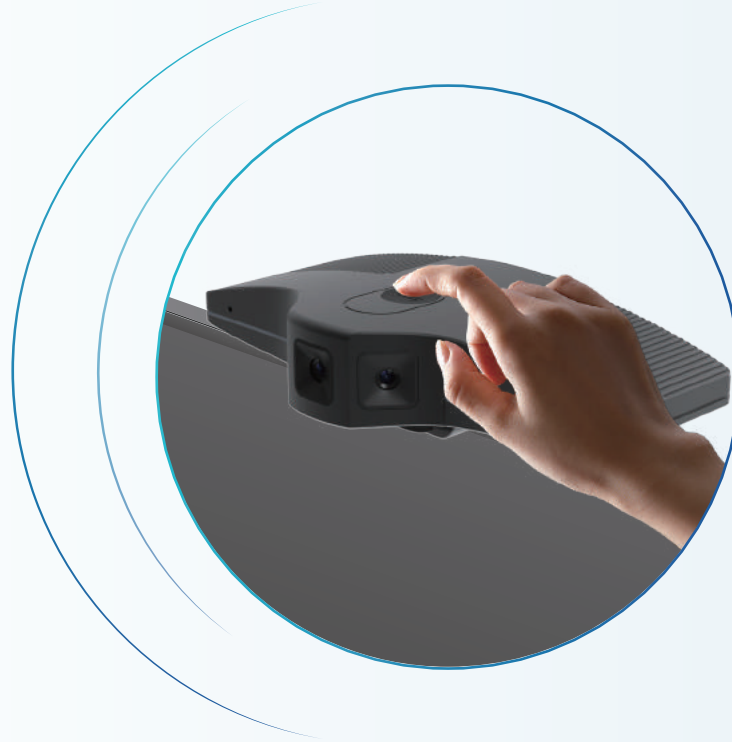

# ■ SC25A

Panorama Mode

Close-up Mode

Compose Mode

speaker Mode

Grid Mode

## • 1-click video layout switch

Free from special training or complicated software operations. Simply tap the top of the camera to switch video layout.