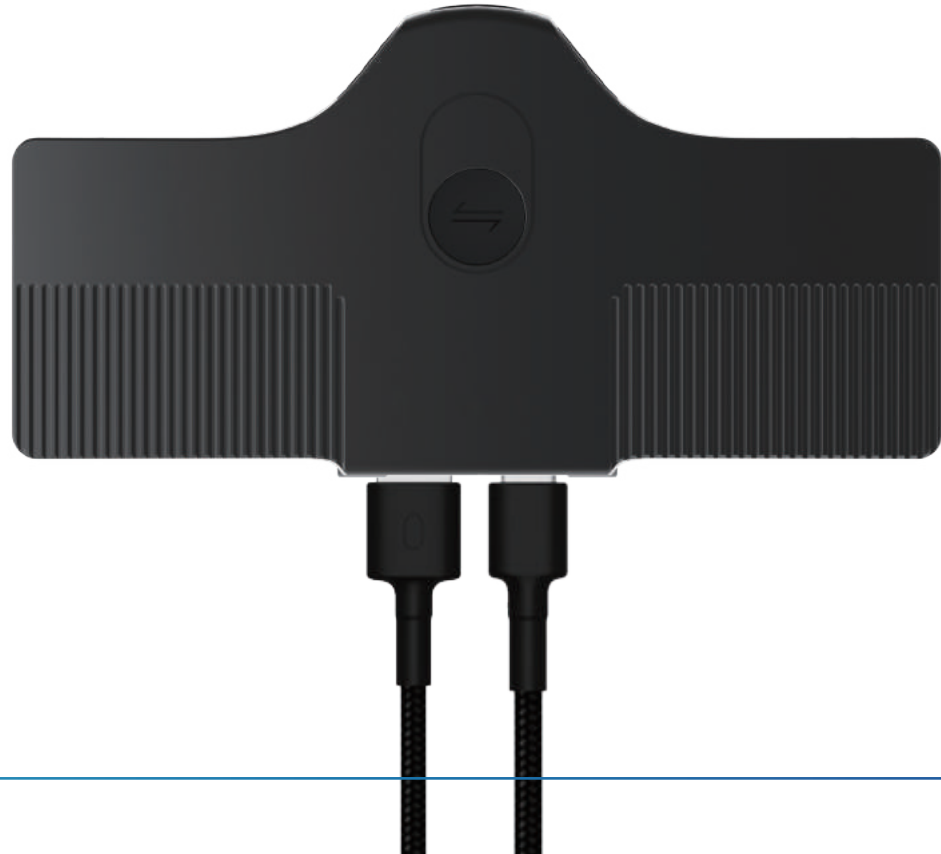

■ SC25A

• Type-C Connection

Type-C connection enables seamless operation for a wide range of devices.